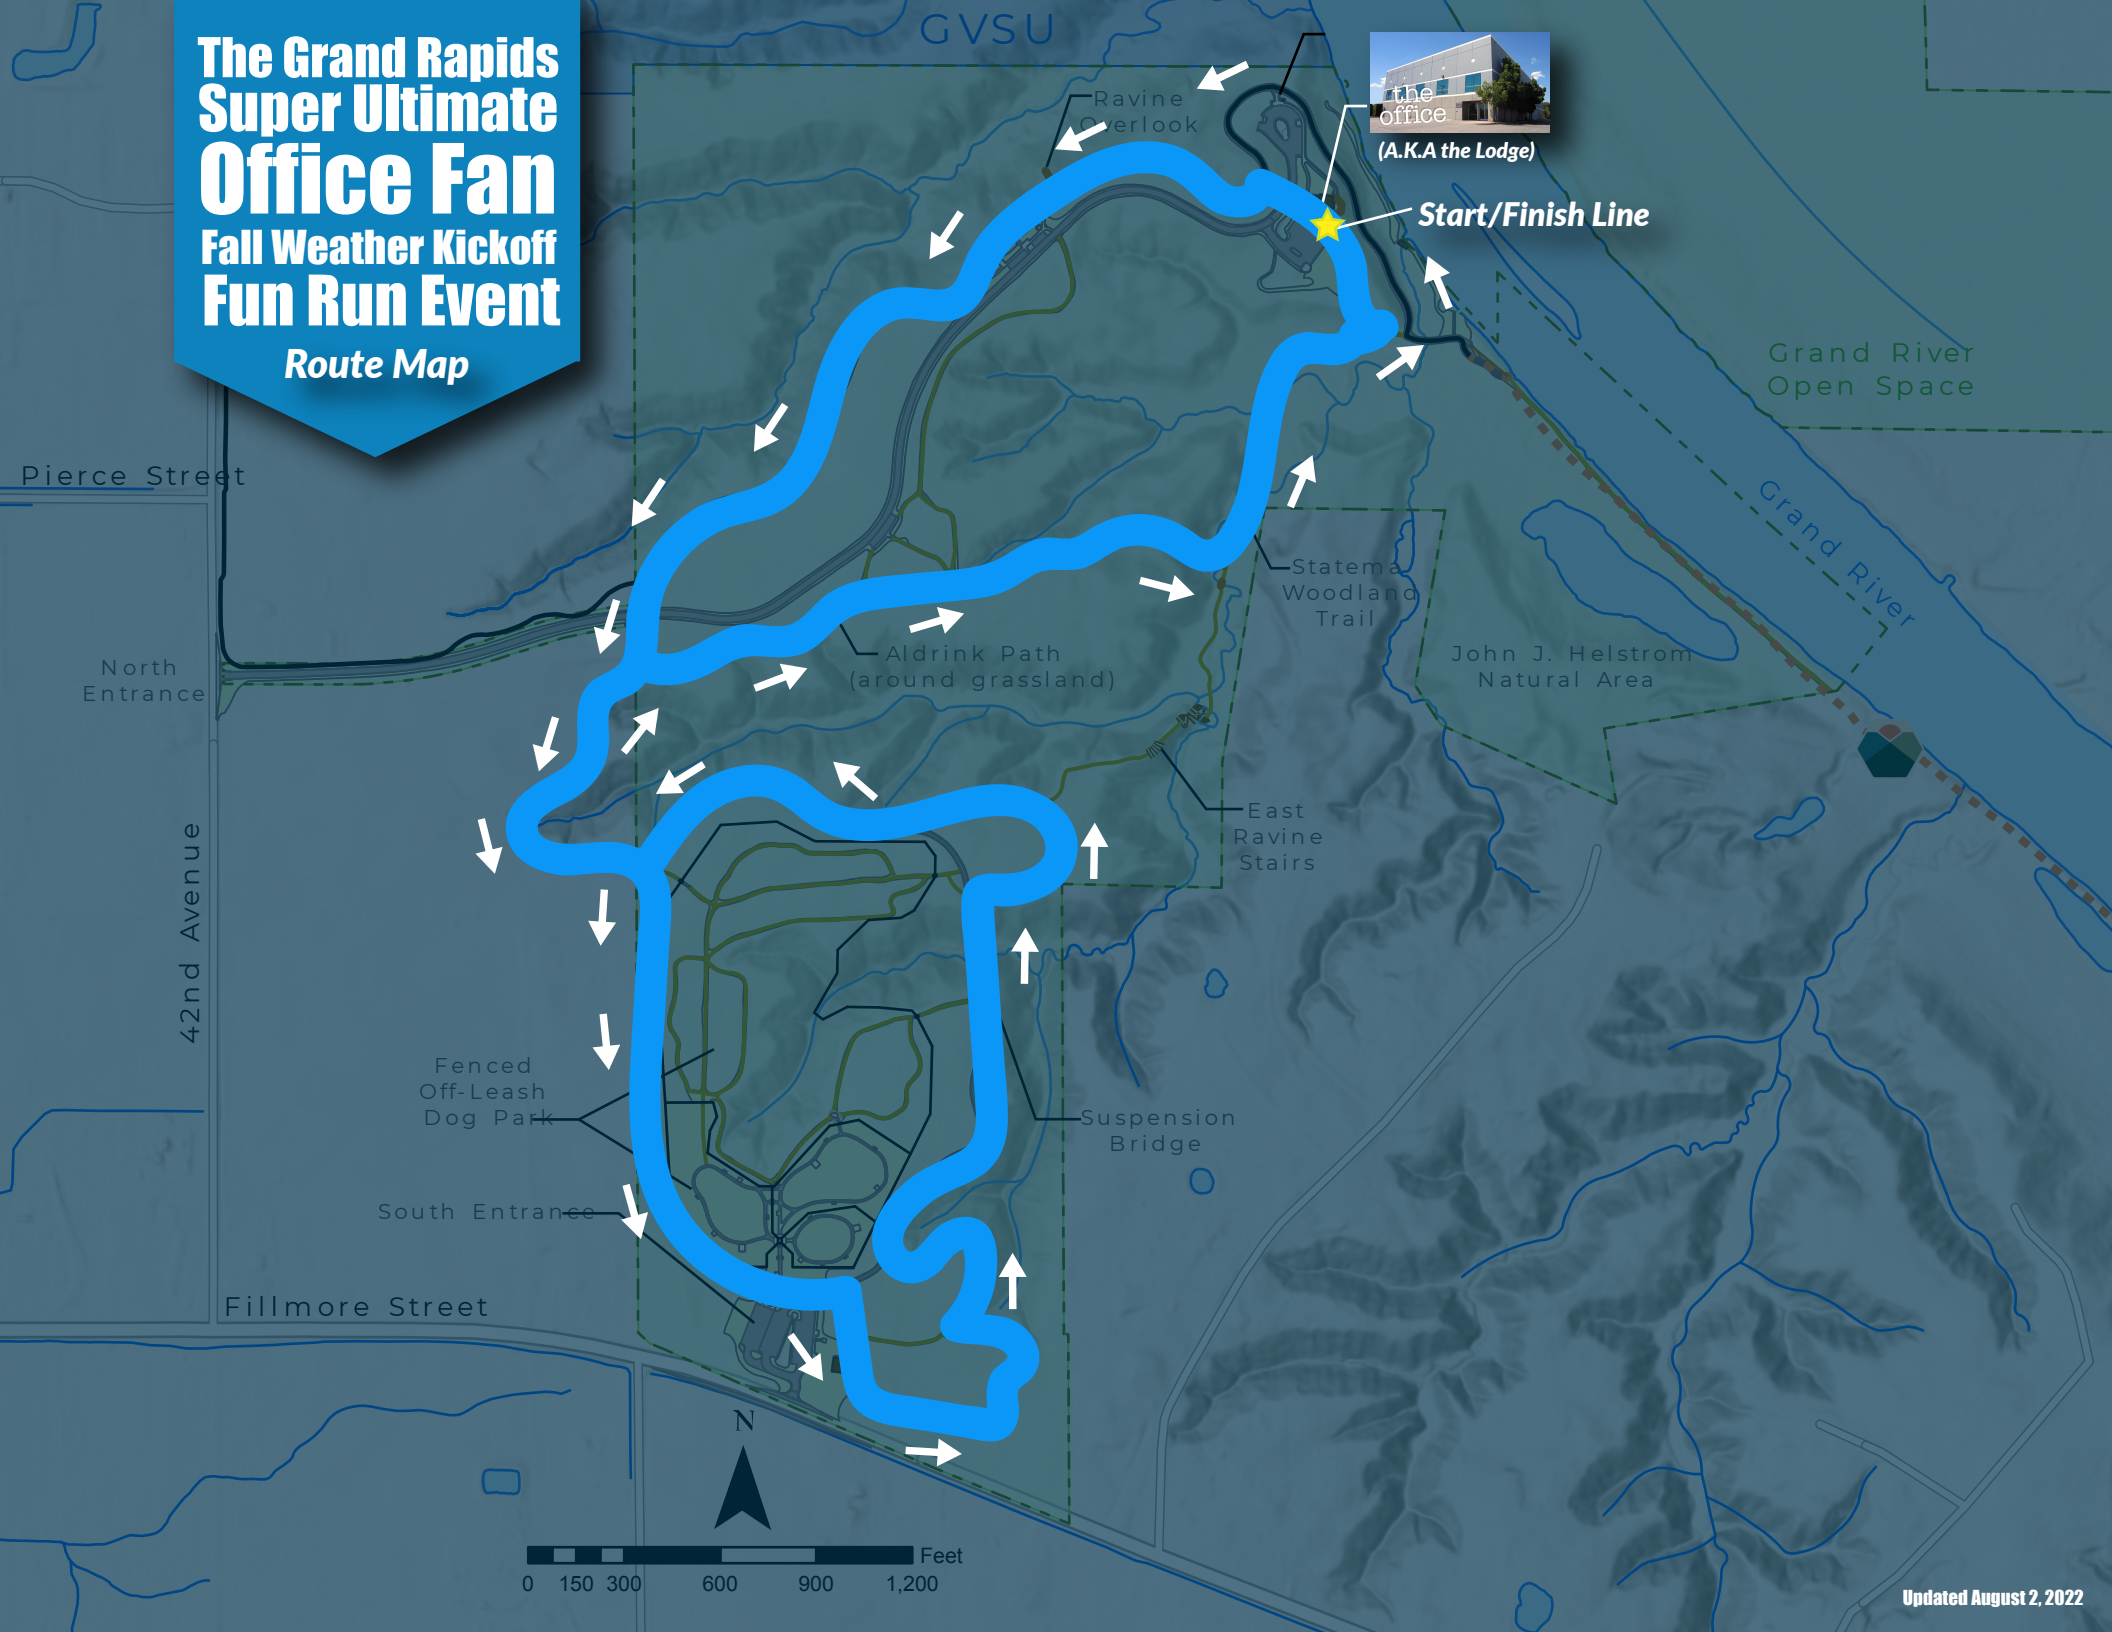

The Grand Rapids Super Ultimate Office Fan

Fall Weather Kickoff
Fun Run Event
Route Map

(A.K.A the Lodge)

Start/Finish Line

Grand River Open Space

Grand River

John J. Helstrom Natural Area

Statema Woodland Trail

East Ravine Stairs

Suspension Bridge

Aldrink Path (around grassland)

Ravine Overlook

Fillmore Street

South Entrance

Fenced Off-Leash Dog Park

42nd Avenue

North Entrance

Pierce Street

0 150 300 600 900 1,200 Feet